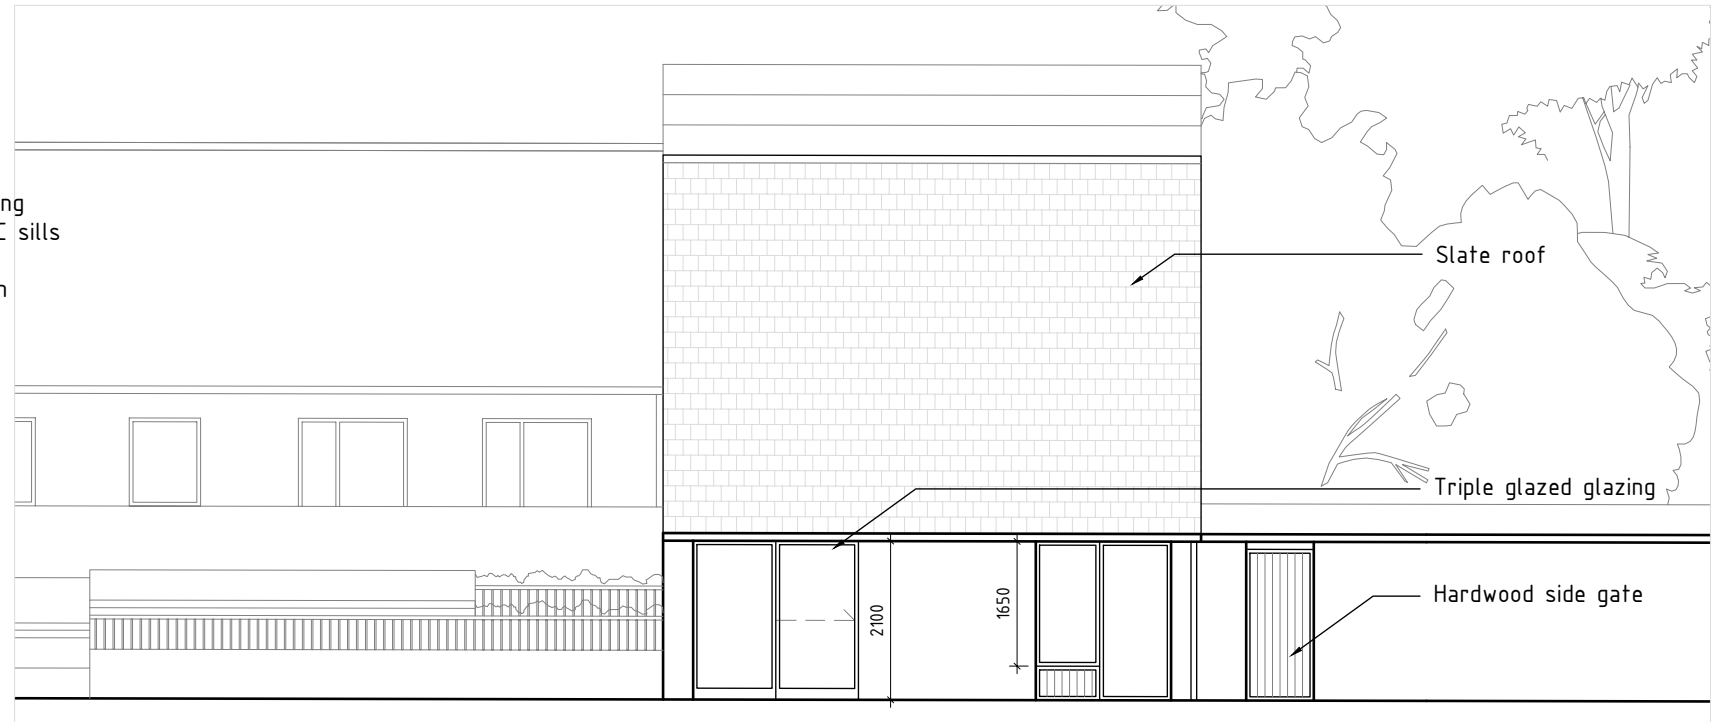

Plaster finish

PPC Aluminium rainwatergoods:
half round gutters, hoppers and downpipes

Triple glazed glazing
Aluminium with PPC sills

1 NORTH ELEVATION
1:100@A3

Slate roof

Triple glazed glazing
Aluminium with PPC sills

Plaster finish

Brickwork:
vertical soldier course

2 SOUTH ELEVATION
1:100@A3

Slate roof

Triple glazed glazing

Hardwood side gate

3 EAST ELEVATION
1:100@A3