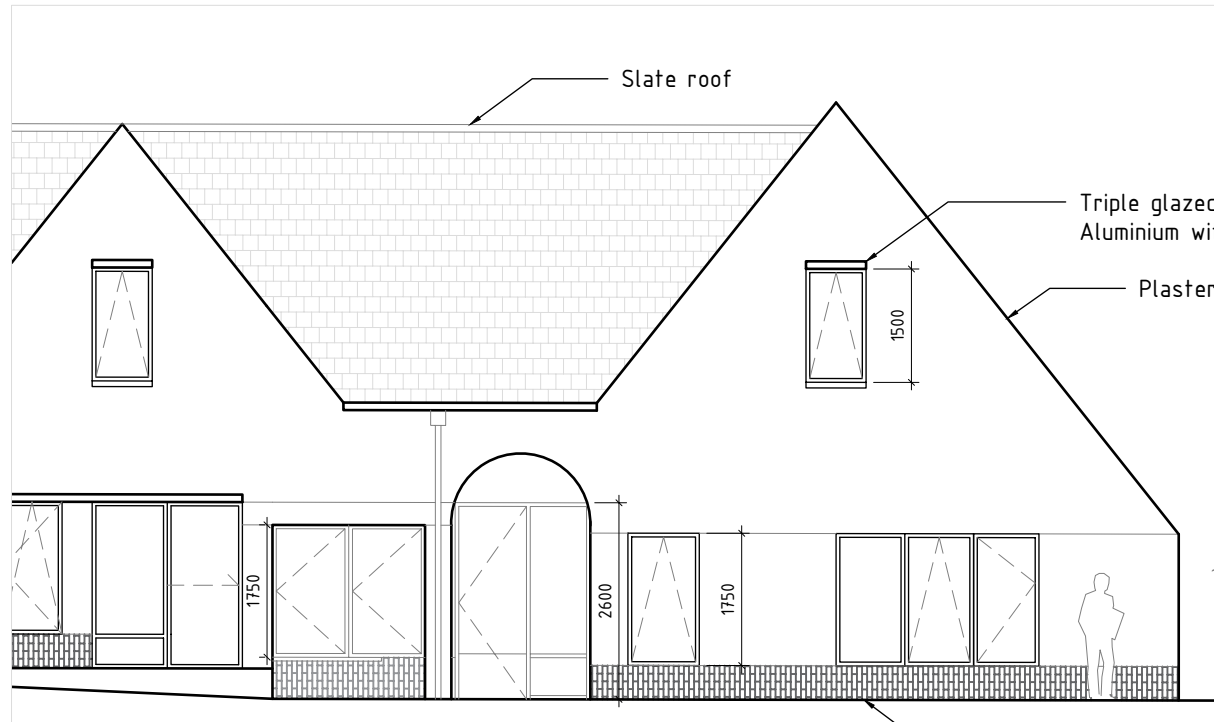

Plaster finish

PPC Aluminium rainwatergoods:
half round gutters, hoppers and downpipes

Triple glazed glazing
Aluminium with PPC sills

1 NORTH ELEVATION
1:100@A3

Slate roof

Triple glazed glazing
Aluminium with PPC sills

Plaster finish

Brickwork:
vertical soldier course

2 SOUTH ELEVATION
1:100@A3

Slate roof

Triple glazed glazing

Hardwood side gate

3 EAST ELEVATION
1:100@A3